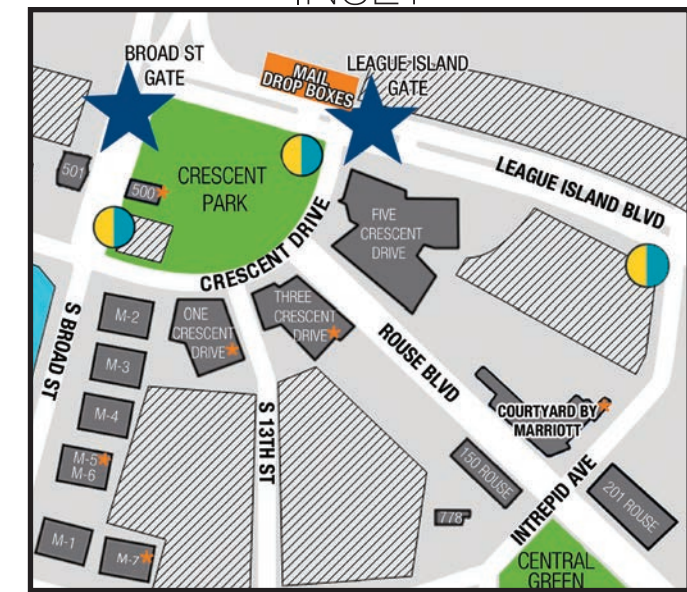

THE NAVY YARD

INFORMATION

www.navyyard.org
215.THE.YARD

@NavyYardPhila

/TheNavyYard

For shuttle schedules and maps, visit
www.navyyard.org/shuttle

INSET