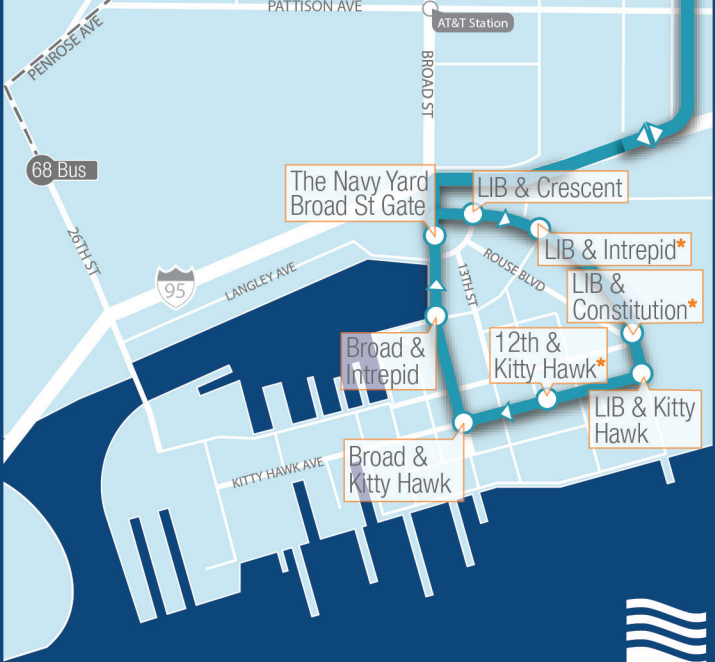

WEEKDAY PM SERVICE

League Island Blvd (LIB) & Crescent	League Island Blvd (LIB) & Kitty Hawk	Broad St & Kitty Hawk Ave	Broad St & Intrepid Ave	Broad Street Gate	10th St between Market & Filbert	League Island Blvd (LIB) & Crescent
11:30	11:31	11:32	11:33	11:34	11:47	12:03
12:05	12:06	12:07	12:08	12:09	12:22	12:38
12:30	12:31	12:32	12:33	12:34	12:47	1:03
1:05	1:06	1:07	1:08	1:09	1:22	1:38
2:30	2:31	2:32	2:33	2:34	2:47	3:03
3:05	3:06	3:07	3:08	3:09	3:22	3:38
3:30	3:31	3:32	3:33	3:34	3:47	4:03
3:50	3:51	3:52	3:53	3:54	4:07	4:23
4:05	—	—	—	4:06	4:22	4:38
4:10	4:11	4:12	4:13	4:14	4:27	4:43
4:20	4:21	4:22	4:23	4:24	4:37	4:53
4:30	4:31	4:32	4:33	4:34	4:52	5:08
4:40	4:41	4:42	4:43	4:44	5:02	5:18
4:50	4:51	4:52	4:53	4:54	5:17	5:33
5:05	—	—	—	5:06	5:32	5:48
5:10	5:11	5:12	5:13	5:14	5:37	5:53
5:20	5:21	5:22	5:23	5:24	5:47	6:03
5:35	5:36	5:37	5:38	5:39	6:02	6:18
5:50	5:51	5:52	5:53	5:54	6:17	6:33
6:05	6:06	6:07	6:08	6:09	6:32	6:48
6:15	6:16	6:17	6:18	6:19	6:42	6:58
6:30	6:31	6:32	6:33	6:34	6:57	7:13
6:45	6:46	6:47	6:48	6:49	7:12	—
7:05	7:06	7:07	7:08	7:09	7:27	—
7:15	7:16	7:17	7:18	7:19	7:37	—
7:30	7:31	7:32	7:33	7:34	7:47	—

Schedules are subject to change without notice.
Revised and effective 8/17/15.

navyyard.org/shuttle

10th St between Market & Filbert

4th & Market*

Center City

THE NAVY YARD

The Navy Yard Broad St Gate

LIB & Crescent