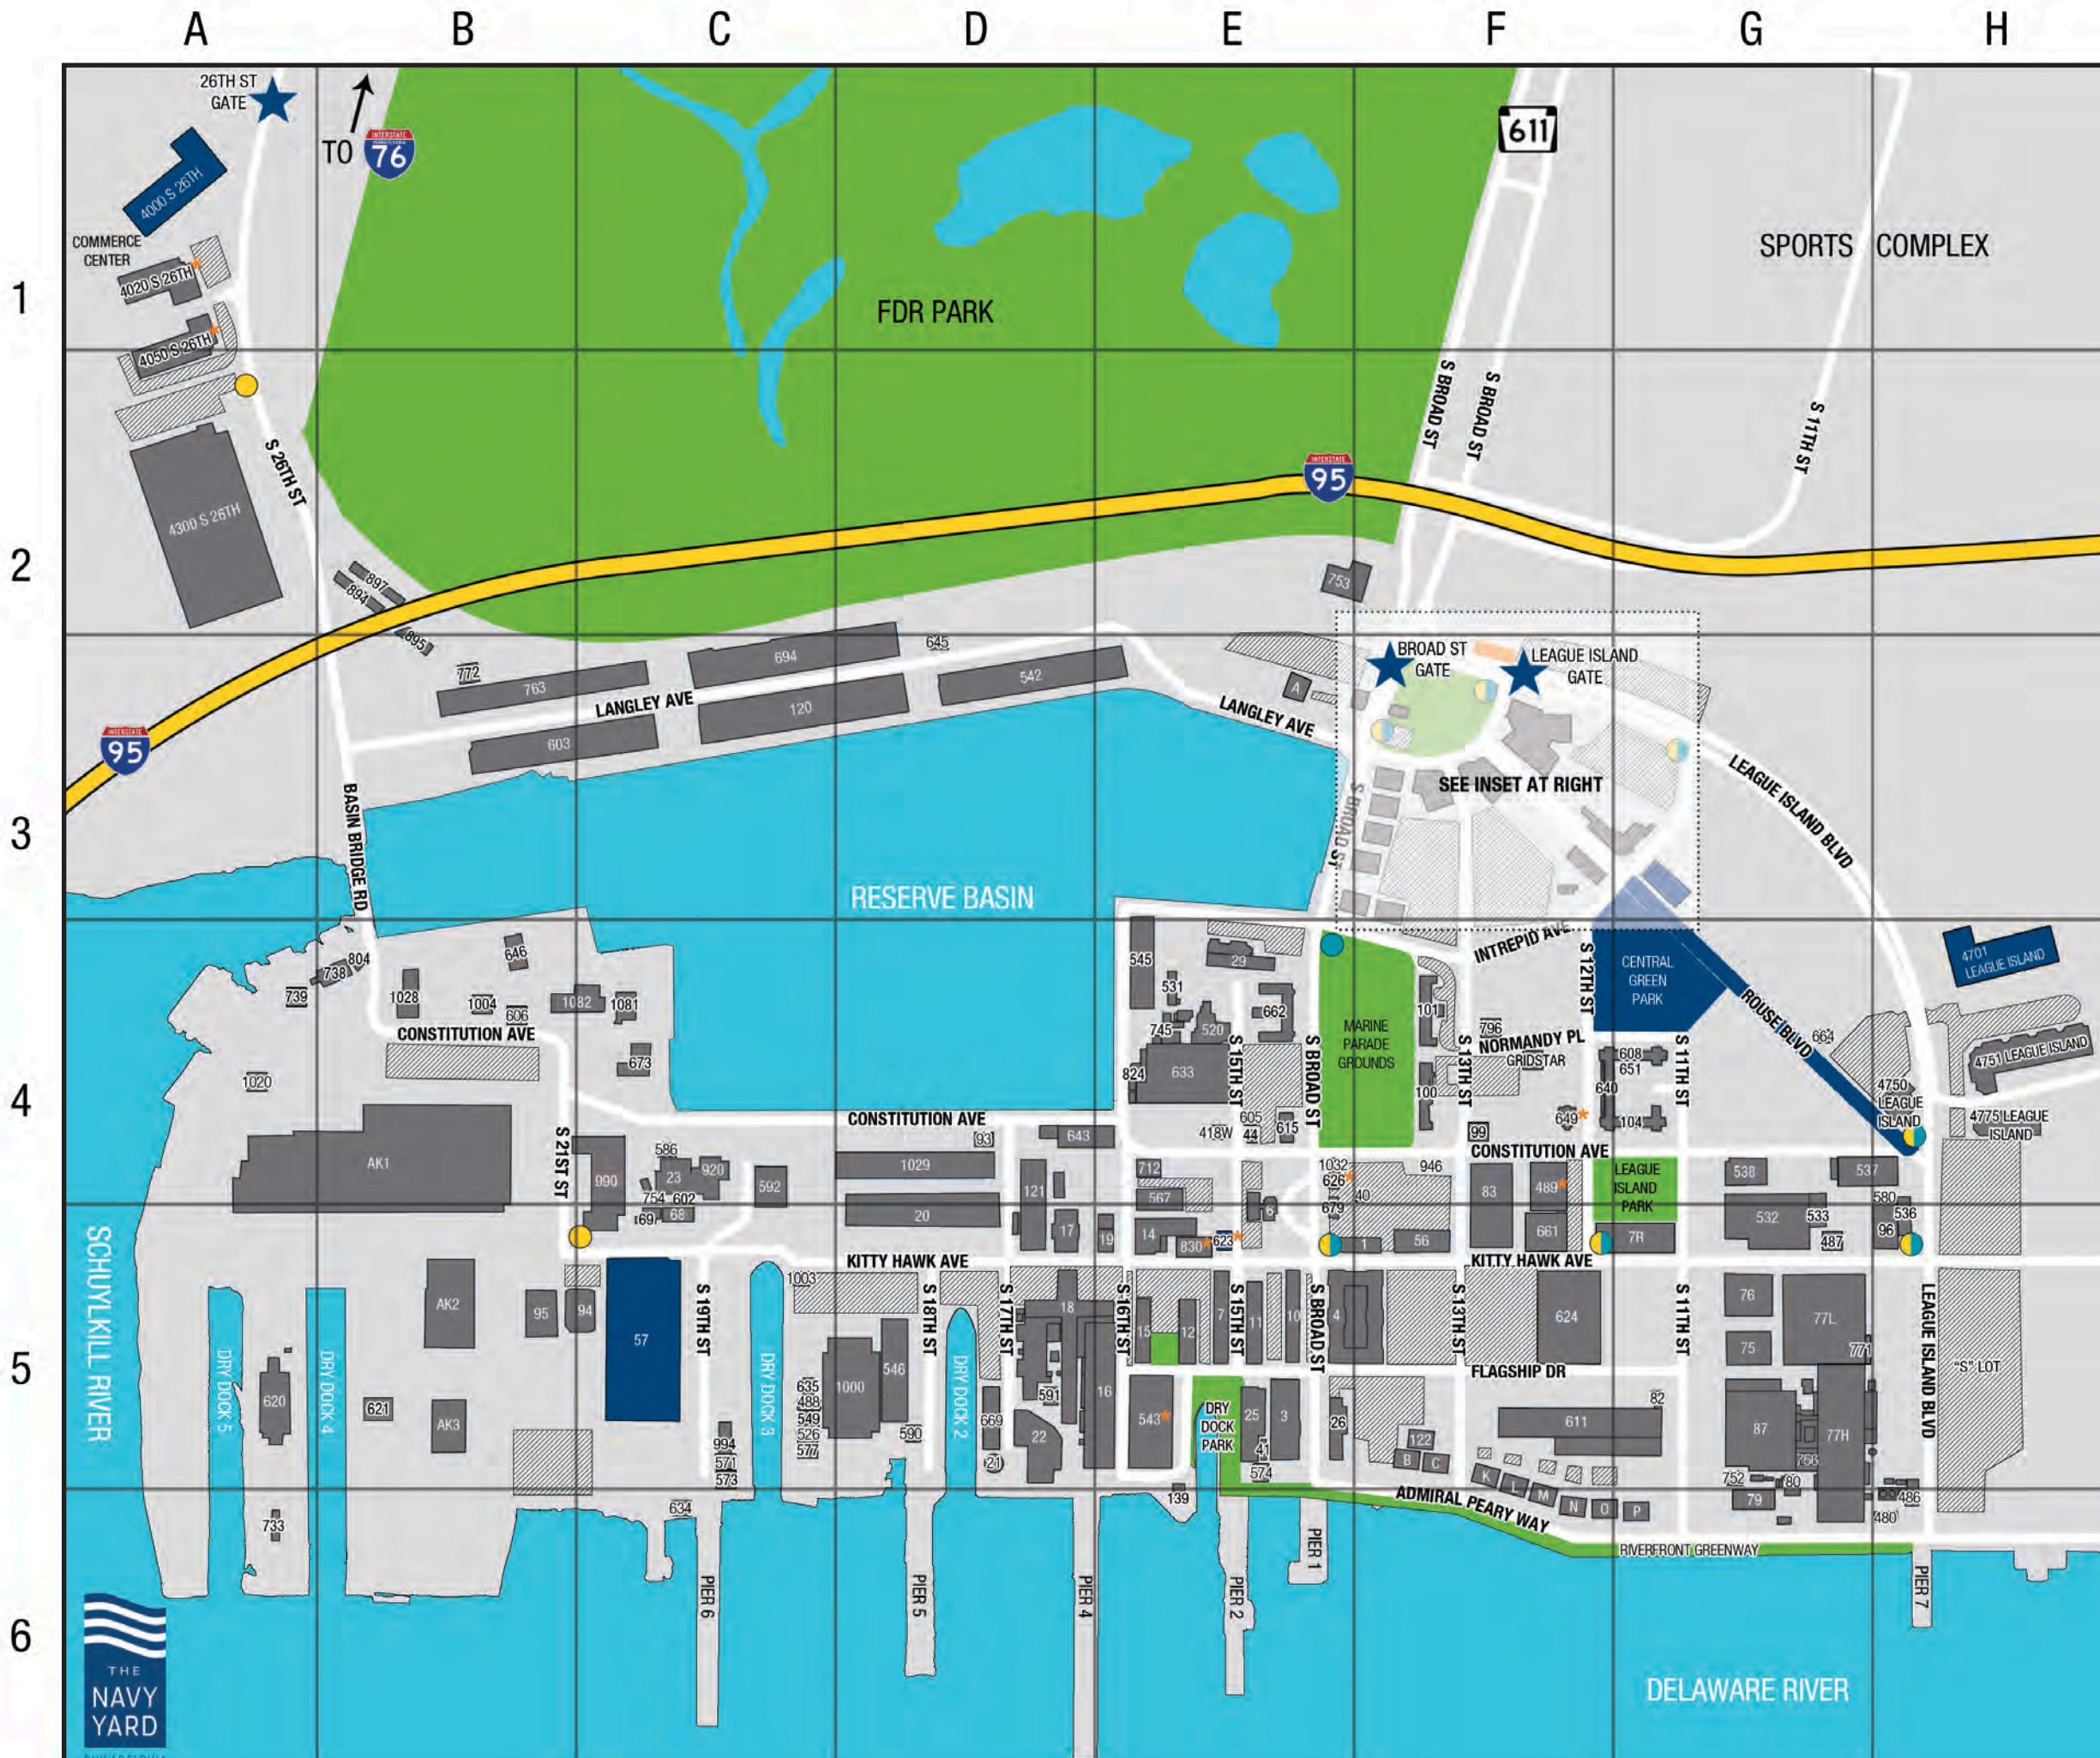

- BUILDING
- UNDER CONSTRUCTION
- PUBLIC PARK
- PARKING
- PUBLIC AMENITY (SEE REVERSE FOR DETAILS)
- ENTRANCE
- SHUTTLE STOPS:
- CENTER CITY EXPRESS
- THE NAVY YARD LOOP

PUBLIC AMENITIES

BUILDING ID	NAME	ADDRESS	CELL
M-5	Sb1 Federal Credit Union (full-service bank branch with ATM)	4613 S Broad St	F3
489	Galley Café (dining)	1200 Constitution Ave	F4
489	Nava Yoga Center (fitness)	1200 Constitution Ave	F4
489	Vincera Institute (medical office)	1200 Constitution Ave	F4
500	Lo Spiedo (dining)	4503 S Broad St	F3
543	Shop 543 (dining)	5101 S 16th St	E5
543	Jharoka Cafe (dining)	5101 S 16th St	E5
543	Wells Fargo Bank (ATM only)	5101 S 16th St	E5
623	Restaurant Coming Soon! (dining)	4920 S 15th St	E5
626	Citizens Bank (ATM only)	4901 S Broad St	E4
649	Chapel of Four Chaplains (chapel)	1201 Constitution Ave	F4
830	DiNic's Roast Pork & Beef (dining)	1511 Kitty Hawk Ave	E5
4020 S 26th St	RevZilla showroom (retail)	4020 S 26th St	A1
4050 S 26th St	Fretz showroom (retail)	4050 S 26th St	A2
4050 S 26th St	Jefferson Comprehensive Concussion Center	4050 S 26th St	A2
Courtyard by Marriott	Courtyard Philadelphia South (hotel)	1001 Intrepid Ave	F3
Courtyard by Marriott	The Bistro (dining)	1001 Intrepid Ave	F3
One Crescent Dr	PNC Bank (full-service bank branch with ATM)	One Crescent Dr	F3
One Crescent Dr	Matarazzo & Milici Group (dental office)	One Crescent Dr	F3
Three Crescent Dr	Thomas Jefferson University Hospitals (medical office)	Three Crescent Dr	F3
Mail Drop Boxes are located by the League Island Gate. Carriers include DHL, FedEx, UPS, and USPS.			